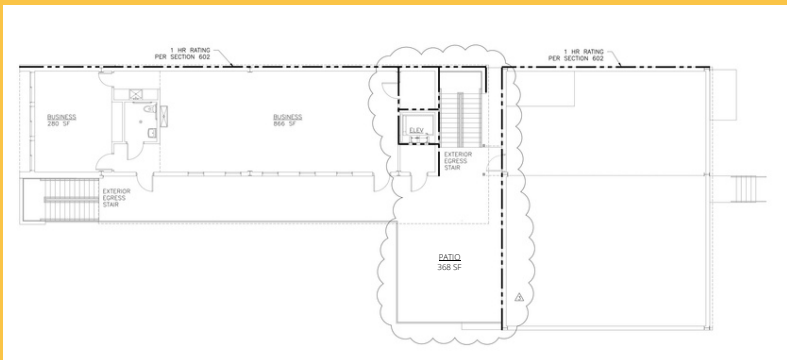

FACILITY RENTAL SHEET

FACILITY SPECS

- 300 person capacity
- 6300+ sq ft of space
- 3 ADA accessible bathrooms
- ADA accessible ramp + elevator
- Tables, linen & chairs upon request

FULL FACILITY RENTAL

- \$5,000
- 5 hour block
- \$500 per additional hr

MKM Creations

TECH SPECS:

Total PA Max with Mic

Sony MHC-V11

FACILITY FLOOR PLANS

GROUND FLOOR SPECS

SECOND FLOOR SPECS

YAYA