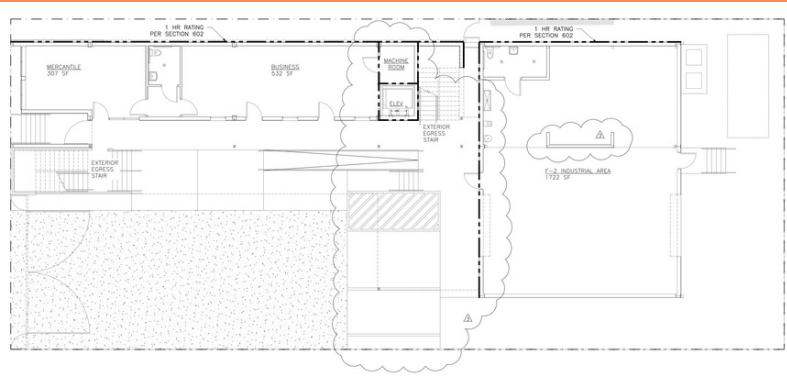

FACILITY RENTAL SHEET

FACILITY SPECS

- 300 person capacity
- 6300+ sq ft of space
- 3 ADA accessible bathrooms
- ADA accessible ramp + elevator
- Tables, linen & chairs upon request

FULL FACILITY RENTAL

- \$5,000
- 5 hour block
- \$500 per additional hr

MKM Creations

TECH SPECS:

Total PA Max with Mic

Sony MHC-V11

FACILITY FLOOR PLANS

GROUND FLOOR SPECS

SECOND FLOOR SPECS

YAYA